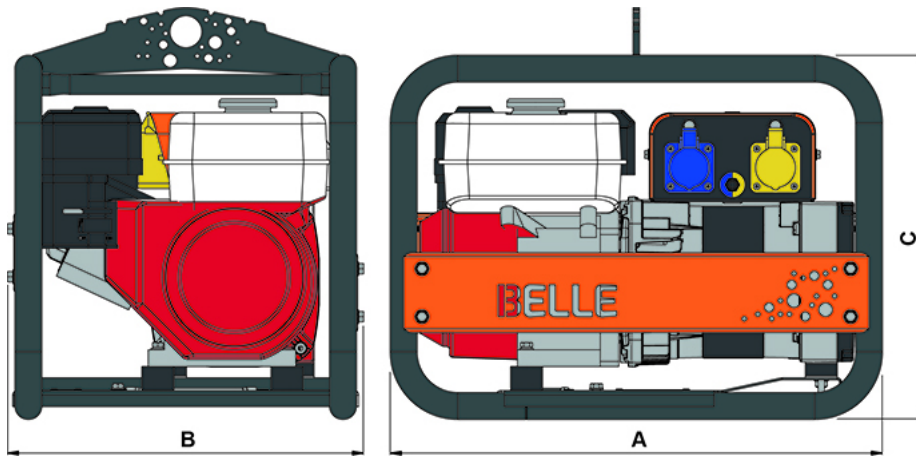

Model

GPX 3400

A - Overall Length

618mm

B - Overall Width

432mm

C - Overall Height

515mm