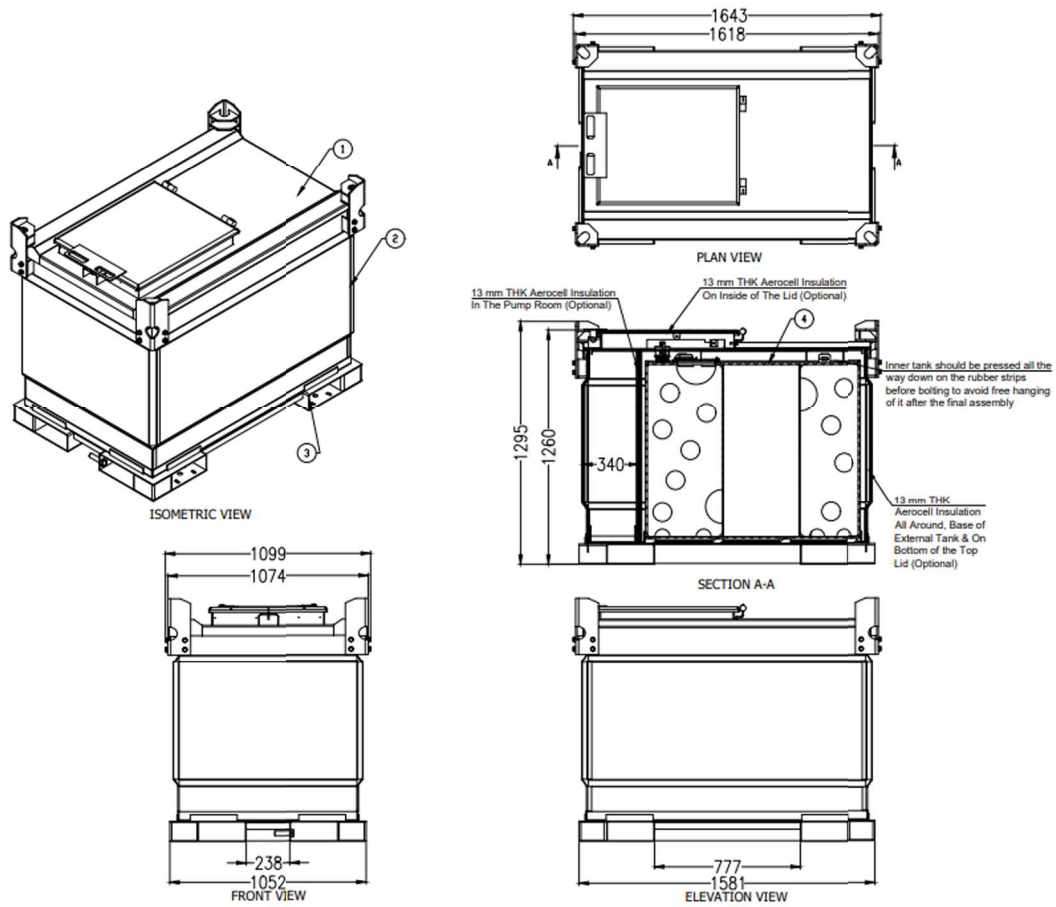

The Ad-Blue DEF cube is designed to meet the most extreme climate conditions for proper, Safe storage of Ad-Blue/DEF without freezing