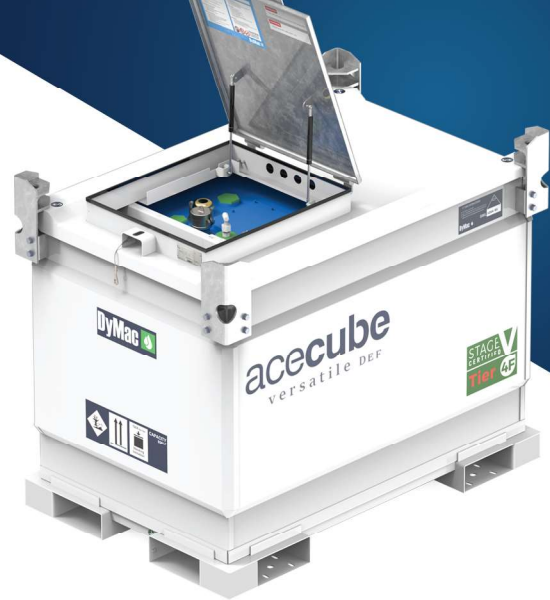

Model (ACV-DEF-810L/214G)

The AceCube Ad-blue / DEF tank offers an intelligent Automatic replenishing system and or manual dispensing system. It has been designed for the rigours of rental industries worldwide.

Specifications

	Metric	US	Imperial
Capacity	810 Litres	214 Gallons	187 Gallons
Length	1643 mm	64 11/16"	64 11/16"
Width	1099 mm	43 4/16"	43 4/16"
Height	1296 mm	51"	51"
Outer Tank Thickness	3 mm	1/16"	1/16"
Inner Tank Thickness	10 mm	6/16"	6/16"
Weight, Tare	431 kg	950 lbs, 3oz	950 lbs, 3oz
Weight, Laden	1239 kg	2731 lbs, 8oz	2731 lbs, 8oz
Safe Fuel Fill Level	808 Litres	213 Gallons	178 Gallons

UK & Europe

- ✓ Lifting when Full
- ✓ Pressure Tested
- ✓ CE Marked

USA & Canada

- ✓ Lifting when Full
- ✓ Pressure Tested

The Ad-Blue DEF cube is designed to meet the most extreme climate conditions for proper, Safe storage of Ad-Blue/DEF without freezing