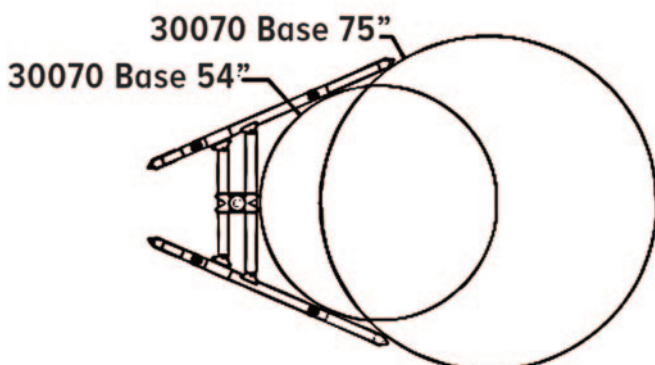

## 30070 4 Piece Base

The 30070 Portable Base has four independent support legs. The main support legs can also be adjusted outward, so the base can “wrapped around” a hole from 54” to 75” diameter. The Davit sleeve may also be moved left to right to allow rotating the davit in rescue applications.

Product Code:  
30070

Conformance:  
BS EN 795 TYPE B

Base Weight:  
28kg

To fit around holes with a diameter of  
54”(138cm) - 75” (190cm)