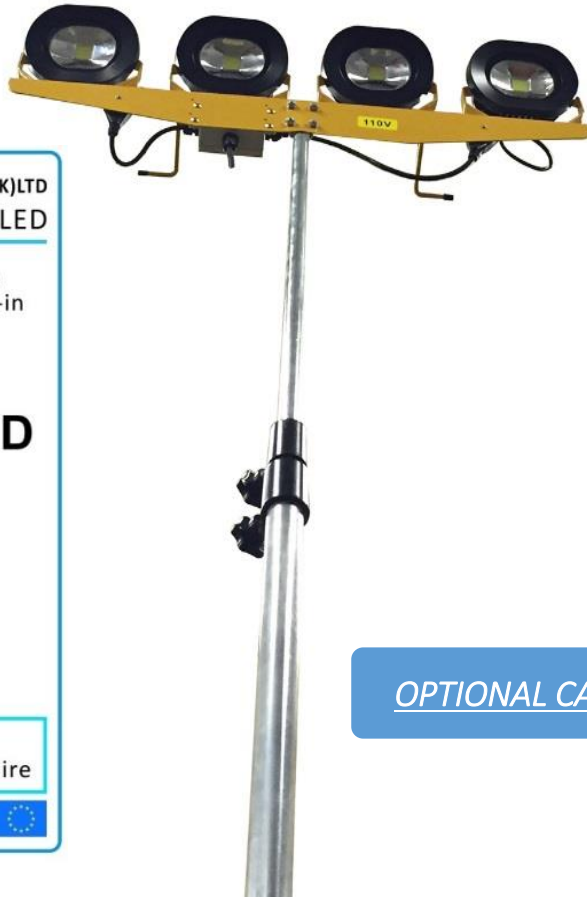

# 35MMLLED – 3.5MTR LED MAST LIGHT

Elite is a manufacturer of high quality products that are specifically built to withstand the rigours of the construction industry. The Elite 3.5m 4 x 30w head LED mast light is an energy efficient light that is ideal for large areas. With 4 rotatable heads, optimum coverage can be easily achieved.

## KEY FEATURES

- 3.5m mild steel mast
- 4 x 30 watt LED 110 volt lights
- Wide 3m folding leg base
- Manual lift with individual lock our sections
- 3 height settings
- IP54 rated LED light heads
- 10m 2.5mm 3 core power cable with fitted 16amp 110v plug