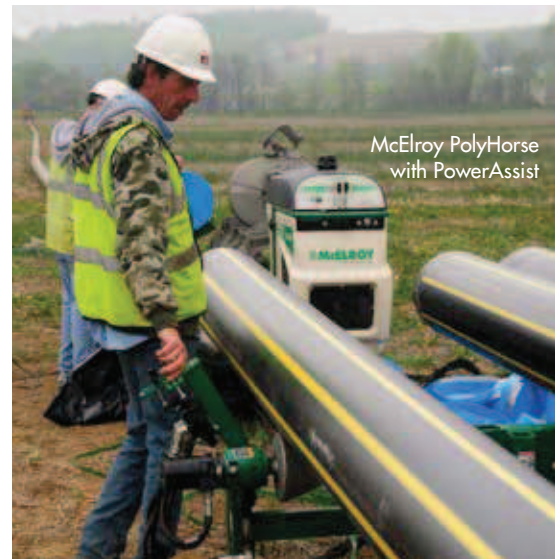

MI **McELROY**
www.mcelroy.com