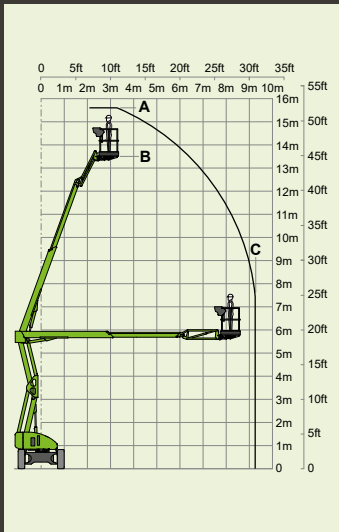

nifty HR15 4x4

15.7m
51ft 6in
(A)

13.7m
45ft
(B)

9.4m
31ft
(C)

4500kg*/4800kg
9920lbs*/10580lbs

225kg
500lbs

150°

180°

1.8m x 0.85m
5ft 11in x 2ft 9in

2.1m
6ft 11in

2m
6ft 7in

4.8m
15ft 9in

6.35m
20ft 10in

6km/h
3.7mph

3.7m
12ft 2in

45%
24°

D*Hybrid²