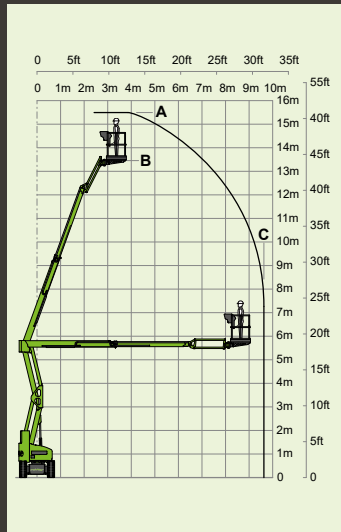

Niftylink

nifty HR15N

15.5m
51ft
(A)

13.5m
44ft
(B)

9.7m
32ft
(C)

7250kg
15980lbs

225kg
500lbs

150°

180°

1.5m x 0.8m
4ft 11in x 2ft 8in

1.99m
6ft 6in

1.5m
4ft 11in

4.93m
16ft 2in

6.4m
21ft

3.5km/h
2.2mph

3.5m
11ft 6in

25%
14°

All-Electric
Hybrid²