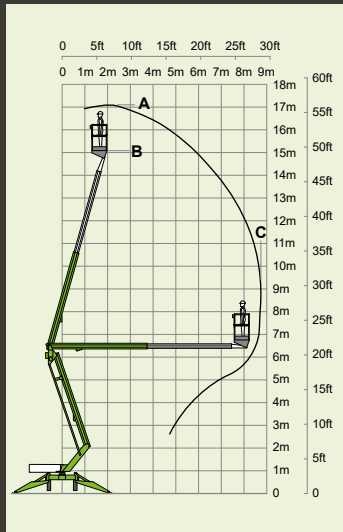

# nifty HR28 4x4

	28m 92ft (A)		26m 85ft 6in (B)		19m 62ft (C)		14650kg 32300lbs
	280kg 620lbs		150°		180°		2.4m x 0.9m 7ft 10in x 2ft 11in
	2.7m 8ft 10in		2.49m 8ft 2in		7.3m 23ft 11in		9.28m 30ft 5in
	4.7km/h 3mph		5.9m 19ft 4in		40% 22°		Hybrid <sup>2</sup>

# nifty SD170 4x4

17.1m  
56ft  
(A)

15.1m  
49ft 6in  
(B)

8.7m  
28ft 6in  
(C)

2750kg  
6060lbs

200kg  
440lbs

9%  
5°

1.1m x 0.65m  
3ft 7in x 2ft 2in

2.2m  
7ft 3in

1.6m  
5ft 3in

4.4m  
14ft 5in

5.6m  
18ft 4in

8.3km/h  
5.2mph

5.95m  
19ft 6in

30%  
17°

  
Bi-Energy

# nifty SD210 4x4x4

21.3m  
70ft  
(A)

19.3m  
63ft 6in  
(B)

12.8m  
42ft  
(C)

3950kg  
8700lbs

225kg  
500lbs

150°

100°