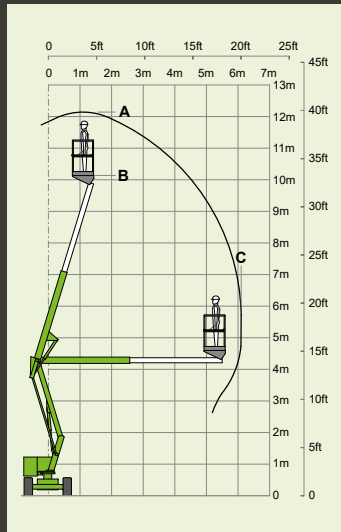

1.6m  
5ft 3in

4.1m  
13ft 5in

3.7km/h  
2.2mph

4.3m  
14ft 1in

30%  
17°

Bi-Energy

Niftylink

# nifty HR15N

15.5m  
51ft  
(A)

13.5m  
44ft  
(B)

9.7m  
32ft  
(C)

7250kg  
15980lbs

225kg  
500lbs

150°

180°

1.5m x 0.8m  
4ft 11in x 2ft 8in

1.99m  
6ft 6in

1.5m  
4ft 11in

4.93m  
16ft 2in

6.4m  
21ft

3.5km/h  
2.2mph

3.5m  
11ft 6in

25%  
14°