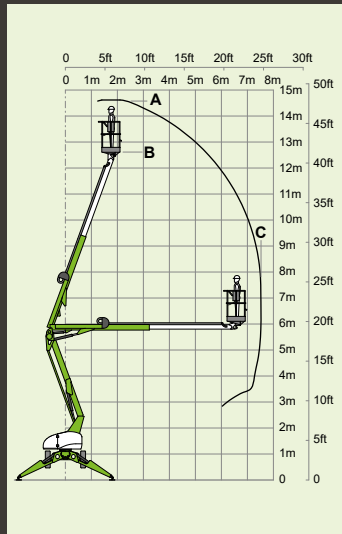

# nifty 150T

14.7m  
48ft 6in  
(A)

12.7m  
42ft  
(B)

7.55m  
25ft  
(C)

1775kg  
3915lbs

225kg  
500lbs

23%  
13°

1.4m x 0.7m  
4ft 7in x 2ft 4in

2m  
6ft 7in

1.6m  
5ft 3in

3.8m  
12ft 6in

5.55m  
18ft 3in

**Bi-Energy**

# nifty 170

17.1m  
56ft  
(A)

15.1m  
49ft 6in  
(B)

8.7m  
28ft 6in  
(C)

2160kg  
4760lbs

200kg  
440lbs

14%  
8°

1.1m x 0.65m  
3ft 7in x 2ft 2in

# nifty 210

21m  
69ft  
(A)

19m  
62ft 6in  
(B)

12m  
39ft 6in  
(C)

3495kg  
7700lbs

225kg  
500lbs

14%  
8°

100°