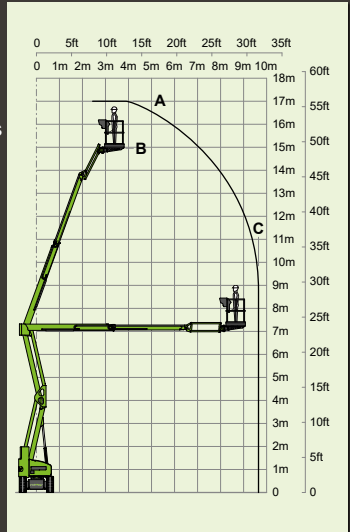

17m
56ft
(A)

15m
49ft 6in
(B)

9.7m
32ft
(C)

7780kg*/7650kg
17155lbs*/16870lbs

225kg
500lbs

150°

180°

1.5m x 0.8m
4ft 11in x 2ft 8in

1.99m
6ft 6in

1.5m
4ft 11in

4.93m
16ft 2in

6.4m
21ft

3.5km/h
2.2mph

3.5m
11ft 6in

25%
14°

All-[*]Electric
Hybrid²