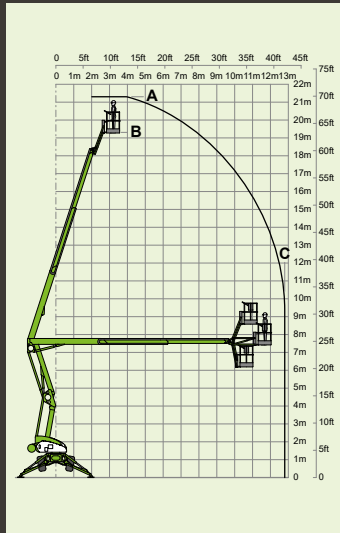

nifty SD210 4x4x4

21.3m
70ft
(A)

19.3m
63ft 6in
(B)

12.8m
42ft
(C)

3950kg
8700lbs

225kg
500lbs

150°

100°

1.8m x 0.85m
5ft 11in x 2ft 9in

2.25m
7ft 5in

2.05m
6ft 9in

4.2m
13ft 9in

6.15m
20ft 2in

9km/h
5.6mph

3.5m
11ft 6in

45%
24°

18%
10°