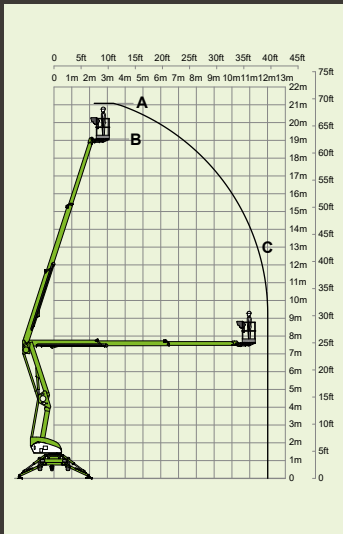

2.15m  
7ft

1.65m  
5ft 5in

4.4m  
14ft 5in

6.2m  
20ft 4in

**Bi-Energy**

# nifty 210

21m  
69ft  
(A)

19m  
62ft 6in  
(B)

12m  
39ft 6in  
(C)

3495kg  
7700lbs

225kg  
500lbs

14%  
8°

100°

1.4m x 0.7m  
4ft 7in x 2ft 4in

2.27m  
7ft 5in

1.8m  
5ft 11in

4.3m  
14ft 1in

6.95m  
22ft 10in

Niftylink