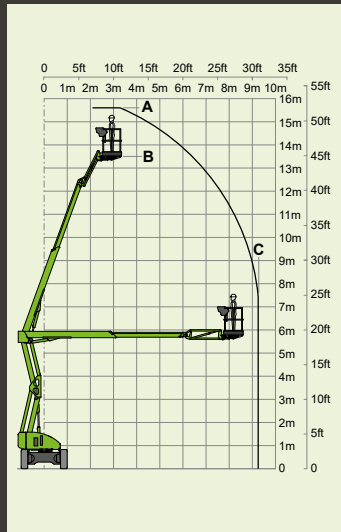

15.7m
51ft 6in
(A)

13.7m
45ft
(B)

9.4m
31ft
(C)

4680kg
10320lbs

225kg
500lbs

150°

180°

1.8m x 0.85m
5ft 11in x 2ft 9in

2.1m
6ft 11in

2m
6ft 7in

4.8m
15ft 9in

6.35m
20ft 10in

6km/h
3.7mph

3.7m
12ft 2in

35%
19°

All-Electric