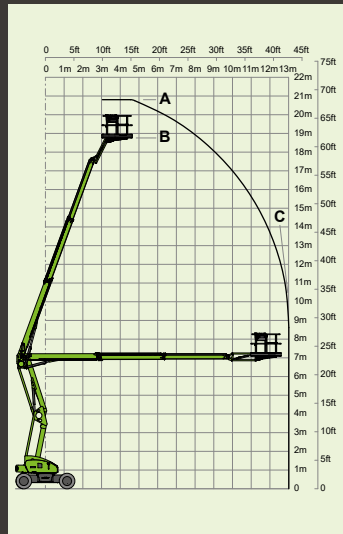

# nifty HR21E

20.8m  
68ft 6in  
(A)

18.8m  
62ft  
(B)

13m  
42ft 8in  
(C)

6640kg  
14640lbs

250kg  
550lbs

150°

160°

1.8m x 0.8m  
5ft 11in x 2ft 8in

2.18m  
7ft 2in

2.27m  
7ft 5in

5.47m  
17ft 11in

6.62m  
22ft

6km/h  
3.7mph

3.89m  
12ft 9in

25%  
14°

# nifty HR21 4x4

20.8m  
68ft 6in  
(A)

18.8m  
62ft  
(B)

13m  
42ft 8in  
(C)

6680kg  
14730lbs

250kg  
550lbs

150°

160°