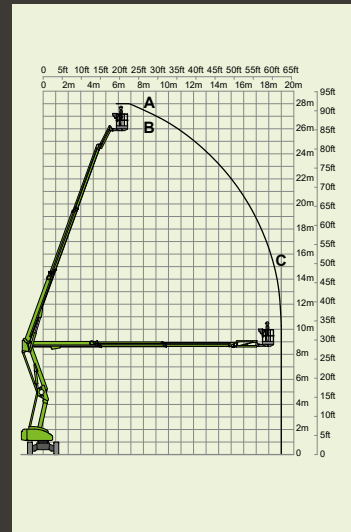

# nifty HR28 4x4

	28m 92ft (A)		26m 85ft 6in (B)		19m 62ft (C)		14650kg 32300lbs
	280kg 620lbs		150°		180°		2.4m x 0.9m 7ft 10in x 2ft 11in
	2.7m 8ft 10in		2.49m 8ft 2in		7.3m 23ft 11in		9.28m 30ft 5in
	4.7km/h 3mph		5.9m 19ft 4in		40% 22°		Hybrid <sup>2</sup>