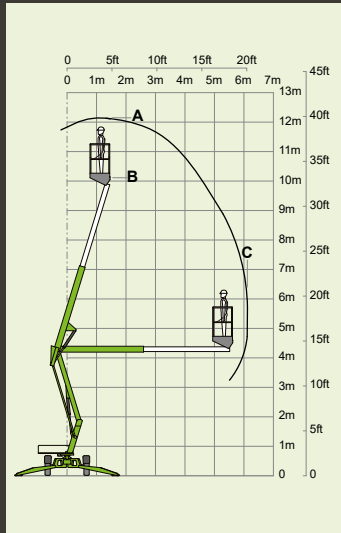

1.9m  
6ft 3in

1.1m  
3ft 7in

1.5m  
4ft 11in

2.7m  
8ft 10in

5.75m  
18ft 10in

**Bi-Energy**  
D P + -

1.9m  
6ft 3in

1.1m  
3ft 7in

1.5m  
4ft 11in

3.55m  
11ft 8in

4.5m  
14ft 9in

Bi-Energy 

# nifty 150T

14.7m  
48ft 6in  
(A)

12.7m  
42ft  
(B)

7.55m  
25ft  
(C)

1775kg  
3915lbs

225kg  
500lbs

23%  
13°

1.4m x 0.7m  
4ft 7in x 2ft 4in

2m  
6ft 7in

1.6m  
5ft 3in

3.8m  
12ft 6in

5.55m  
18ft 3in

**Bi-Energy**