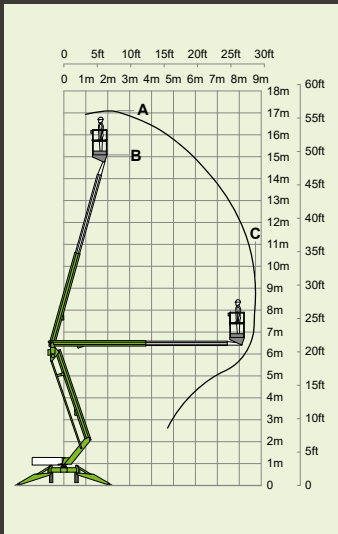

# nifty 170

17.1m  
56ft  
(A)

15.1m  
49ft 6in  
(B)

8.7m  
28ft 6in  
(C)

2160kg  
4760lbs

200kg  
440lbs

14%  
8°

1.1m x 0.65m  
3ft 7in x 2ft 2in

2.15m  
7ft

1.65m  
5ft 5in

4.4m  
14ft 5in

6.2m  
20ft 4in

**Bi-Energy**

# nifty 210

21m  
69ft  
(A)

19m  
62ft 6in  
(B)

12m  
39ft 6in  
(C)

3495kg  
7700lbs

225kg  
500lbs

14%  
8°

100°

1.4m x 0.7m  
4ft 7in x 2ft 4in

2.27m  
7ft 5in

1.8m  
5ft 11in

4.3m  
14ft 1in

6.95m  
22ft 10in

Niftylink