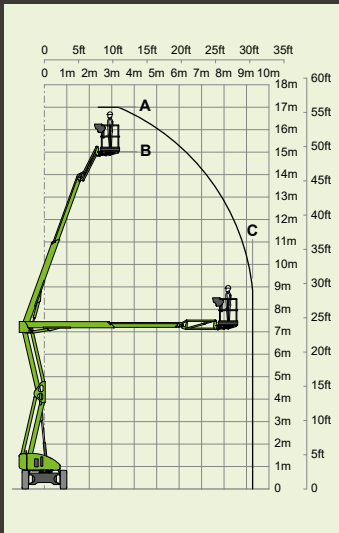

nifty HR17 4x4

17.2m
56ft 6in
(A)

15.2m
50ft
(B)

9.4m
31ft
(C)

5000kg
11020lbs

225kg
500lbs

150°

180°

1.8m x 0.85m
5ft 11in x 2ft 9in

2.1m
6ft 11in

2m
6ft 7in

4.8m
15ft 9in

6.35m
20ft 10in

6km/h
3.7mph

3.7m
12ft 2in

45%
24°

Hybrid²