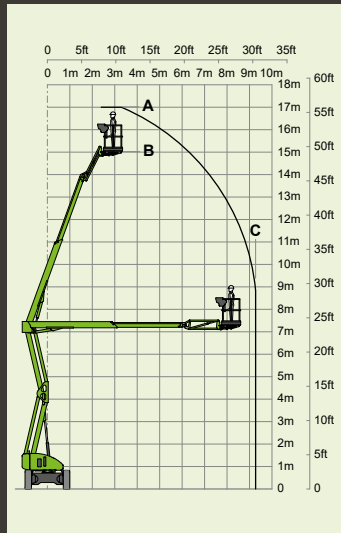

nifty HR17E

17.2m
56ft 6in
(A)

15.2m
50ft
(B)

9.4m
31ft
(C)

4970kg
10960lbs

225kg
500lbs

150°

180°

1.8m x 0.85m
5ft 11in x 2ft 9in

2.1m
6ft 11in

2m
6ft 7in

4.8m
15ft 9in

6.35m
20ft 10in

6km/h
3.7mph

3.7m
12ft 2in

35%
19°

All-Electric