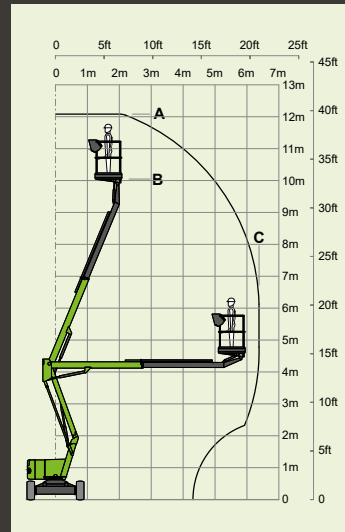

# nifty 210

21m  
69ft  
(A)

19m  
62ft 6in  
(B)

12m  
39ft 6in  
(C)

3495kg  
7700lbs

225kg  
500lbs

14%  
8°

100°

1.4m x 0.7m  
4ft 7in x 2ft 4in

2.27m  
7ft 5in

1.8m  
5ft 11in

4.3m  
14ft 1in

6.95m  
22ft 10in

Niftylink

1.79m  
5ft 11in

3.97m  
13ft

6km/h  
3.7mph

3.63m  
11ft 11in

25%  
14°

All-Electric