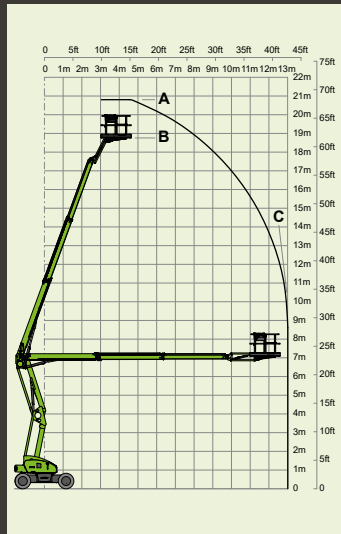

# nifty HR21 4x4

20.8m  
68ft 6in  
(A)

18.8m  
62ft  
(B)

13m  
42ft 8in  
(C)

6680kg  
14730lbs

250kg  
550lbs

150°

160°

1.8m x 0.8m  
5ft 11in x 2ft 8in

2.18m  
7ft 2in

2.27m  
7ft 5in

5.47m  
17ft 11in

6.62m  
22ft

6km/h  
3.7mph

3.89m  
12ft 9in

45%  
24°

# nifty HR28 4x4

	28m 92ft (A)		26m 85ft 6in (B)		19m 62ft (C)		14650kg 32300lbs
	280kg 620lbs		150°		180°		2.4m x 0.9m 7ft 10in x 2ft 11in
	2.7m 8ft 10in		2.49m 8ft 2in		7.3m 23ft 11in		9.28m 30ft 5in
	4.7km/h 3mph		5.9m 19ft 4in		40% 22°		Hybrid <sup>2</sup>