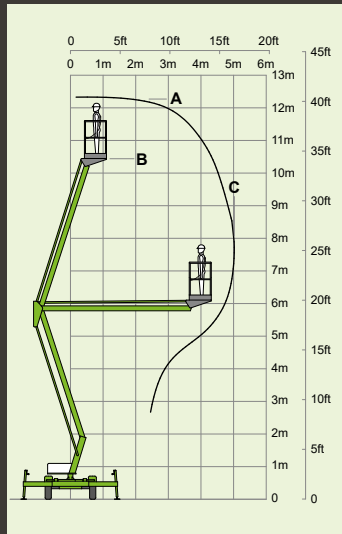

# nifty 120

12.33m  
40ft 6in  
(A)

10.33m  
34ft  
(B)

5m  
16ft 6in  
(C)

1195kg  
2630lbs

200kg  
440lbs

4%  
2.1°

1.1m x 0.65m  
3ft 7in x 2ft 2in

1.9m  
6ft 3in

1.1m  
3ft 7in

1.5m  
4ft 11in

2.7m  
8ft 10in

5.75m  
18ft 10in

**Bi-Energy**  
D P + -

# nifty 120T

12.2m  
40ft  
(A)

10.2m  
33ft 6in  
(B)

6.1m  
20ft  
(C)

1400kg  
3100lbs

200kg  
440lbs

11%  
6°

1.1m x 0.65m  
3ft 7in x 2ft 2in

1.9m  
6ft 3in

1.1m  
3ft 7in

1.5m  
4ft 11in

3.55m  
11ft 8in

4.5m  
14ft 9in

Bi-Energy 