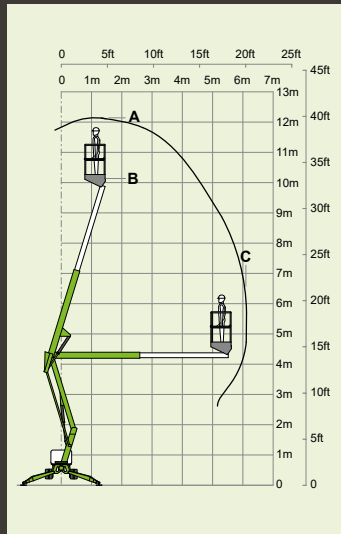

1.9m  
6ft 3in

1.1m  
3ft 7in

3.55m  
11ft 8in

3.95m  
13ft

1.6km/h  
1mph

60%  
31°

# nifty TD150T

14.7m  
48ft 6in  
(A)

12.7m  
42ft  
(B)

7.55m  
25ft  
(C)

2025kg  
4500lbs

225kg  
500lbs

21%  
12°

1.4m x 0.7m  
4ft 7in x 2ft 4in