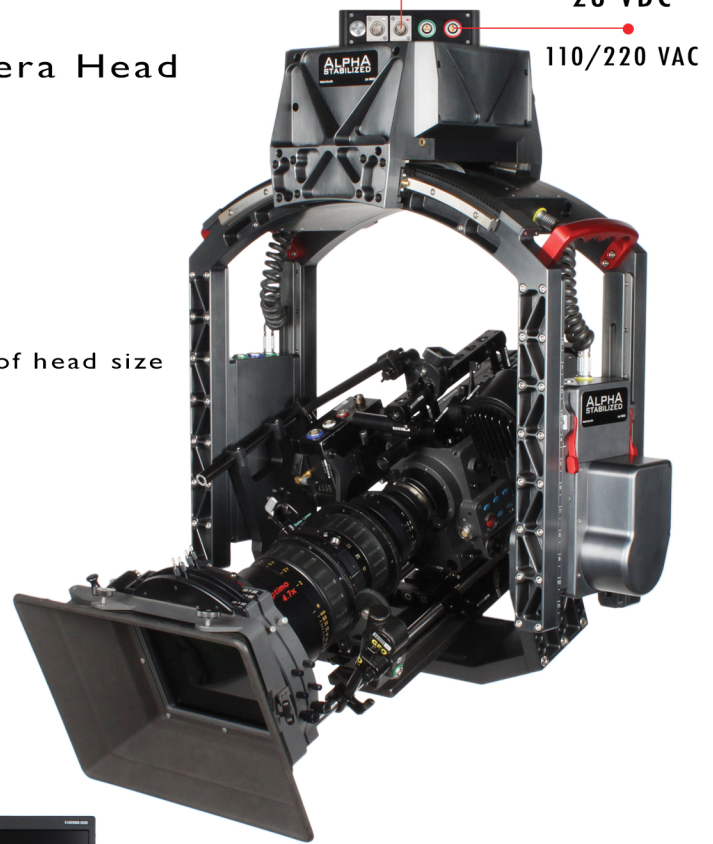

# ALPHA STABILIZED

## ALPHA Stabilized Remote Camera Head

- Slip rings for 360 degree operation
- Simple BNC control cable or wireless
- Operation from wheels, pan-bar or joystick
- Unique dovetail system for fast adjustment of head size
- Stabilization on all or select axis
- Built in power for cameras and lens control
- Auto Horizon level
- Programmable limits
- Repeatable
- Head weight – 55lbs (25Kg)
- Max Payload – 150lbs (68Kg)
- 3D Capable