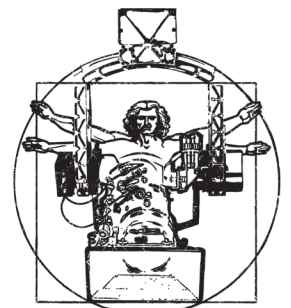

Geo Film Group, Inc.
7625 Hayvenhurst Ave, Suite 49
Van Nuys, California 91406
(818) 376-6680
alphastabilized.com