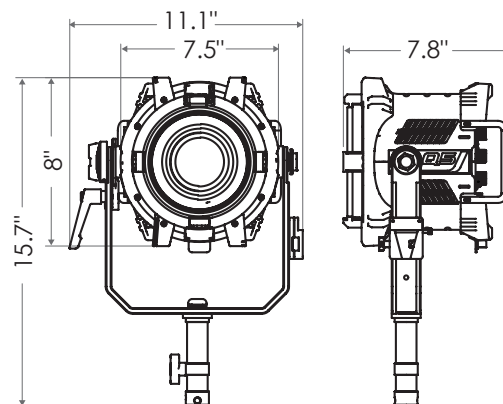

The **Q5 Color** is a 175W 5" LED Fresnel that generates high-quality full-color light output. This fixture uses the latest iteration of Fiilex's Dense Matrix LED technology to deliver color quality and optical versatility that are superior to previous generations of LED fresnels. With its wide spot/flood range, smooth dimming to 0%, no flicker, and high CRI, the Q5 Color combines the extensive feature set of top-tier RGBW LEDs with the performance of a tungsten fresnel.

## FEATURES

- High-CRI white light output (2000-10000K)
- 8 and 16-bit color modes: CCTRGBW, CCTHSI, CIExy, etc.
- 12°-55° spot/flood range with no optical aberrations
- V-mount power supply swaps easily with 26V batteries
- Removable fresnel for wider throw / softbox compatibility
- Extremely lightweight (≈7 lbs)
- Smooth and Sharp dimming modes
- DMX-controllable fan modes: Full, Variable, Silent, Off
- IP-X5 Rating (water resistant)
- 8-leaf barn door cuts clean with no color splitting

## BEAM PROFILE

### SPECIFICATIONS

Fresnel Diameter	5"
Beam Angle	12°-55° with fresnel (80° without fresnel)
CCT Range	2000-10000K continuous tuning + magenta/green shift
CRI / TLCI	95 / 90 typical
Control Modes	CCT, HSI, RGBW, Gels, Effects, CCTRGBW, CCTHSI, CIExy, ICTHS, and more
Dimming	100 - 0% flicker free
Dimming Modes	Smooth, Sharp
Light Engine	DiCon Dense Matrix LED
Power Consumption	175W max AC   160W max DC
BTUs/hour	631 (BTUs/hour) max
DC Input	24-48V DC (via XLR-3)
AC Input	100 - 240V AC, 50~60Hz (via powerCON TRUE1)
DMX/RDM Port	XLR-5
USB Power Output	5V/1A (via USB-A)
Weight	Fixture: 7.3lbs / 3.3kg   Power adapter: 2.6lbs / 1.2kg
Size (L x W x H)	7.8" x 11.1" x 15.7" / 19.7cm x 28.3cm x 39.7cm
Mount Type	Combo (baby stud female / junior stud male)
IP Rating	IP-X5 (water-resistant)
Thermal Design	Aluminum extrusion cooling system w/ fan
Operating Temperature	32 - 104°F / 0 - 40°C