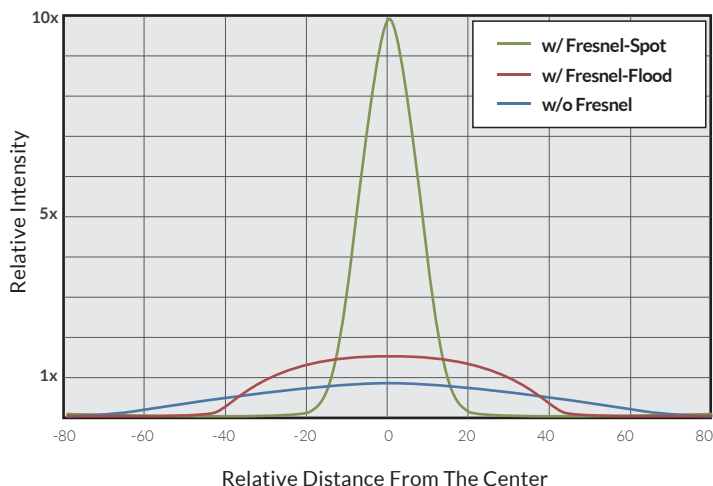

The **Q5 Color** is a 175W 5" LED Fresnel that generates high-quality full-color light output. This fixture uses the latest iteration of Fiilex's Dense Matrix LED technology to deliver color quality and optical versatility that are superior to previous generations of LED fresnels. With its wide spot/flood range, smooth dimming to 0%, no flicker, and high CRI, the Q5 Color combines the extensive feature set of top-tier RGBW LEDs with the performance of a tungsten fresnel.

## FEATURES

- High-CRI white light output (2000-10000K)
- 8 and 16-bit color modes: CCTRGBW, CCTHSI, CIExy, etc.
- 12°-55° spot/flood range with no optical aberrations
- V-mount power supply swaps easily with 26V batteries
- Removable fresnel for wider throw / softbox compatibility
- Extremely lightweight (≈7 lbs)
- Smooth and Sharp dimming modes
- DMX-controllable fan modes: Full, Variable, Silent, Off
- IP-X5 Rating (water resistant)
- 8-leaf barn door cuts clean with no color splitting

### SPECIFICATIONS

Fresnel Diameter	5"
Beam Angle	12°-55° with fresnel (80° without fresnel)
CCT Range	2000-10000K continuous tuning + magenta/green shift
CRI / TLCI	95 / 90 typical
Control Modes	CCT, HSI, RGBW, Gels, Effects, CCTRGBW, CCTHSI, CIExy, ICTHS, and more
Dimming	100 - 0% flicker free
Dimming Modes	Smooth, Sharp
Light Engine	DiCon Dense Matrix LED
Power Consumption	175W max AC   160W max DC
BTUs/hour	631 (BTUs/hour) max
DC Input	24-48V DC (via XLR-3)
AC Input	100 - 240V AC, 50~60Hz (via powerCON TRUE1)
DMX/RDM Port	XLR-5
USB Power Output	5V/1A (via USB-A)
Weight	Fixture: 7.3lbs / 3.3kg   Power adapter: 2.6lbs / 1.2kg
Size (L x W x H)	7.8" x 11.1" x 15.7" / 19.7cm x 28.3cm x 39.7cm
Mount Type	Combo (baby stud female / junior stud male)
IP Rating	IP-X5 (water-resistant)
Thermal Design	Aluminum extrusion cooling system w/ fan
Operating Temperature	32 - 104°F / 0 - 40°C