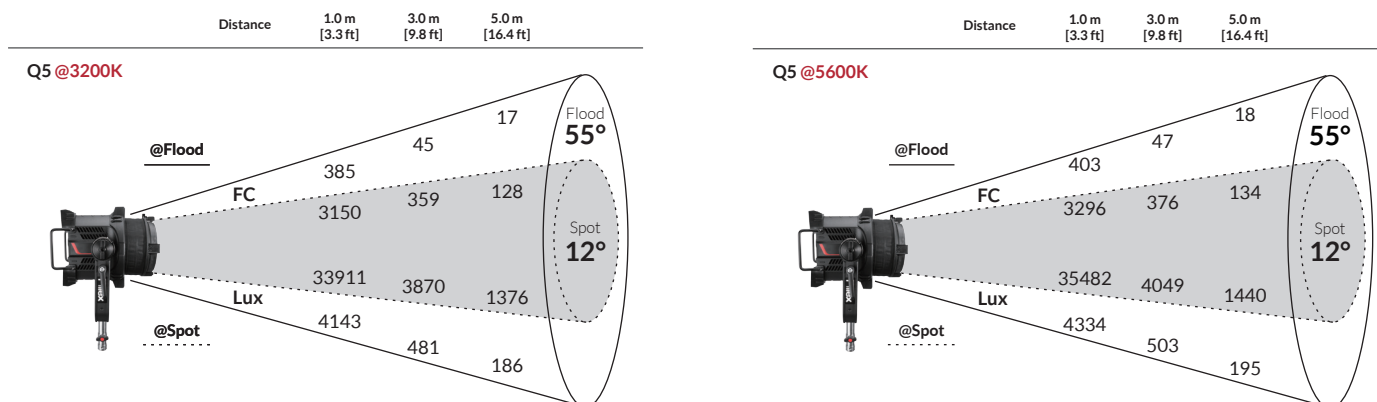

SPECIFICATIONS

Fresnel Diameter	5"
Beam Angle	12°-55° with fresnel (80° without fresnel)
CCT Range	2000-10000K continuous tuning + magenta/green shift
CRI / TLCI	95 / 90 typical
Control Modes	CCT, HSI, RGBW, Gels, Effects, CCTRGBW, CCTHSI, CIExy, ICTHS, and more
Dimming	100 - 0% flicker free
Dimming Modes	Smooth, Sharp
Light Engine	DiCon Dense Matrix LED
Power Consumption	175W max AC | 160W max DC
BTUs/hour	631 (BTUs/hour) max
DC Input	24-48V DC (via XLR-3)
AC Input	100 - 240V AC, 50~60Hz (via powerCON TRUE1)
DMX/RDM Port	XLR-5
USB Power Output	5V/1A (via USB-A)
Weight	Fixture: 7.3lbs / 3.3kg | Power adapter: 2.6lbs / 1.2kg
Size (L x W x H)	7.8" x 11.1" x 15.7" / 19.7cm x 28.3cm x 39.7cm
Mount Type	Combo (baby stud female / junior stud male)
IP Rating	IP-X5 (water-resistant)
Thermal Design	Aluminum extrusion cooling system w/ fan
Operating Temperature	32 - 104°F / 0 - 40°C

PHOTOMETRIC DATA

OPTIONAL ACCESSORIES

DC Jumper Cable, 6 ft