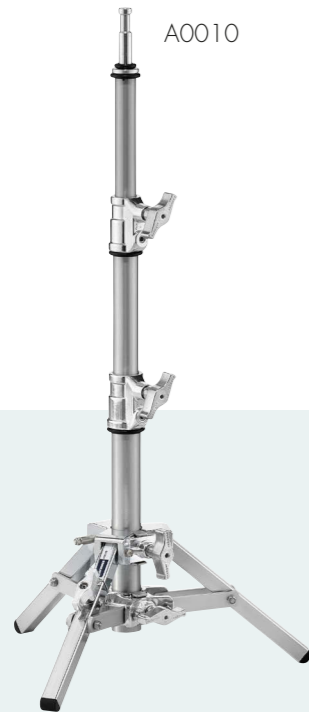

BABY STANDS

A0010
BABY STAND 10

52cm 20.5in	100cm 39.4in	47cm 18.5in	43cm 16.9in
2,5kg 5.5lb	15kg 33.1lb	16mm 5/8"	

Steel legs and aluminum risers, silver only.
3 sections, 2 risers. Ø: 35, 30, 25 mm.
Leg: 20x20mm. 1 levelling leg.

A0010J
BABY STAND 10
JAPANESE VERSION*

A0017
BABY STAND 17

82cm 32.3in	175cm 68.9in	73cm 28.7in	75cm 29.5in
3,4kg 7.7lb	4kg 8.8lb	16mm 5/8"	

Steel legs and aluminum risers, silver only.
3 sections, 2 risers. Ø: 35, 30, 25 mm.
Leg: 20x20mm. 1 levelling leg.

* Please note: the Japanese versions of the stands have a 17,5mm female top attachment 17,5mm

STEEL BASE AND ALU COLUMN

A0025B
ALU BABY STAND 25

98cm 38.6in	250cm 98.4in	87cm 34.3in	87cm 34.3in
3kg 6.6lb	4kg 8.8lb	16mm 5/8"	

Black aluminum stand.
3 sections, 2 risers. Ø: 35, 30, 25, 20mm.
Leg: 20x20mm. 1 levelling leg.

ALUMINUM

A0030B
ALU BABY STAND 30

113cm 44.5in	300cm 118.1in	100cm 39.4in	100cm 39.4in
3,5kg 7.7lb	10kg 22lb	16mm 5/8"	